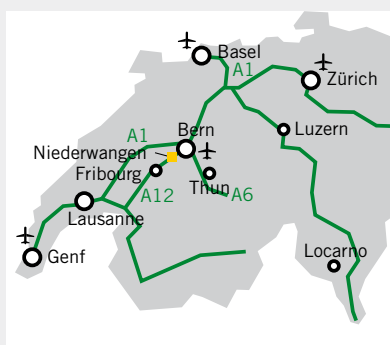

HOW DO I REACH ADVAL TECH IN NIEDERWANGEN NEAR BERN?

Traveling by road from Zurich/Basel/ Lucerne/Ticino/Germany/Austria

Drive along the A1 freeway in the direction of Bern and at the «Bern-Wankdorf» freeway interchange turn off in the direction of «Fribourg/Genf/Lausanne» (A1). At the «Bern-Weyermannshaus» freeway interchange turn onto the A12 toward Fribourg. Leave the freeway at the Niederwangen exit and turn right toward Bern. Follow the main road (Hallmattstrasse), which bends slightly to the right. Under the freeway bridge turn right toward Niederwangen. Drive straight ahead for 900 meters along Freiburgstrasse. After the highway bridge turn off to the right (signpost for Styner+Bienz).

Traveling by road from Geneva/France

Drive along the A12 freeway in the direction of Bern as far as the Niederwangen exit. Continue as described above.

Traveling by train

You can reach Niederwangen with the «S1» S-Bahn (suburban rapid rail transit) service from Bern main railway station. Go to www.sbb.ch for timetables.