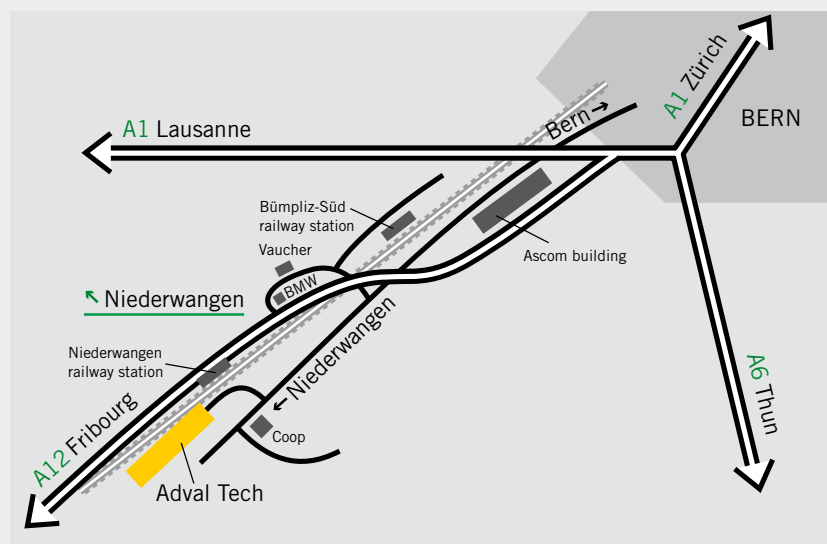

HOW DO I REACH ADVAL TECH IN NIEDERWANGEN NEAR BERN?

Traveling by road from Zurich/Basel/ Lucerne/Ticino/Germany/Austria

Drive along the A1 freeway in the direction of Bern and at the «Bern-Wankdorf» freeway interchange turn off in the direction of «Fribourg/Genf/Lausanne» (A1). At the «Bern-Weyermannshaus» freeway interchange turn onto the A12 toward Fribourg. Leave the freeway at the Niederwangen exit and turn right toward Bern. Follow the main road (Hallmattstrasse), which bends slightly to the right. Under the freeway bridge turn right toward Niederwangen. Drive straight ahead for 900 meters along Freiburgstrasse. After the highway bridge turn off to the right (signpost for Styner+Bienz).

Traveling by road from Geneva/France

Drive along the A12 freeway in the direction of Bern as far as the Niederwangen exit. Continue as described above.

Traveling by train

You can reach Niederwangen with the «S1» S-Bahn (suburban rapid rail transit) service from Bern main railway station. Go to www.sbb.ch for timetables.